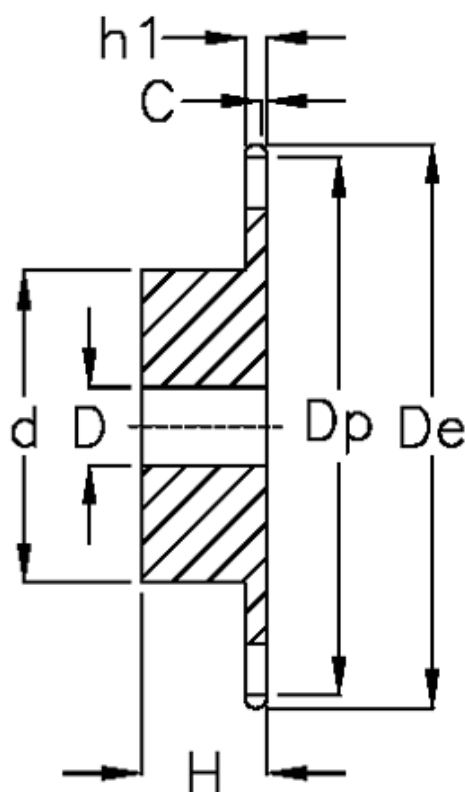

Article number: 616081003016

Description: Sprocket 06 B-1 Z=16 simplex  
predrilled, Rustfast

## Measures

C = 1  
d = 37  
D = 10±0,5

De = 52.3  
Dp = 48.82

For chain size = 3/8" x 7/32"

For chain type = 06 B-1

H = 28

h1 = 5.2

Number of teeth = 16